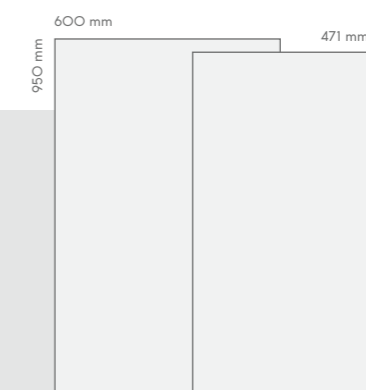

Defined by
the *details*
of nature

NATURALS
Collection

JURA

50 LVTE 1907
915 x 471 x 8 mm

TILE SERIES

950 x 600 x 8,8 mm
915 x 471 x 8 mm

TILE SERIES

THABOR